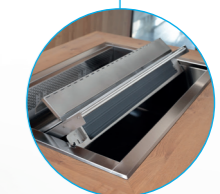

Optional: **Various shelves and accessories** (e.g. hook-in frames for GN containers and bowls as well as steps)

Protection against drying out thanks to increased air flow (temperature class 3M1)