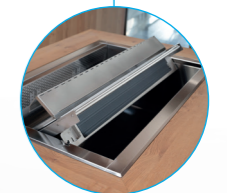

Vario Food Counter Hot

Optional: Various **shelves and accessories** (e.g. hook-in frame for GN containers)

Primary and supporting **heat** provide the optimum presentation for hot food

Optional: Water bath housing for **humidifying individual products** (Bain Marie)

Optionally available with **hot storage option** in the base (with height-adjustable hook-in frames and support racks for the usage of GN 2/4 containers)

Vario Food Counter Switch

Optional: **Various shelves and accessories** (e.g. hook-in frame for GN containers and bowls)

Primary and supporting **heat** provide the optimum presentation for hot food

Easy cleaning thanks to **lifting evaporator** (standard for refrigerators)

Quick changeover between cold and hot operation

	Item	Item no.	Temperature range	Dimensions (W x D x H) mm	Connection (230V/50Hz)
	Vario Food Counter Hot 82	EU535120	Product: >+65°C	820 x 773 x 662	2.34 kW
	Vario Food Counter Hot 82 UB	EU535121		820 x 773 x 1267	3.18 kW