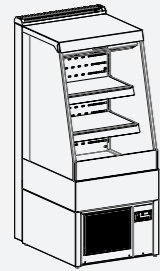

HIGHLIGHTS

FEATURES

- flexible system for the presentation of different types of products — from fruit to snacks or sushi — guaranteed by the freshness modules in climate class 3M1
- self-service and coverage of all food requirements over the entire day—from breakfast and small snacks, to hot dishes at lunch or in the evening.
- optimally suited for the presentation of unpackaged and fresh products; and optionally with an integrated cough and spit guard to cover the necessary HACCP requirements.
- particularly flexible in terms of presentation and handling: Not only can the units be combined variably depending on the requirements, but because of the castors on every unit, they can also be positioned flexibly and conveniently
- with flexible chutes and product baskets, Caleo provides plenty of space for additional snacks and accessories such as sauces, serviettes or cutlery

MODULES

Standard

Caleo Cold 60/80/120/142

Caleo Hot 60/80/120/142

Caleo Basic 60/80

Caleo Neutral 60/80/120/142

INSTALLATION VARIANTS

Stand-alone solution

Back to back

Side by side*

Expansion modules (front side)

Caleo refrigerated well, square

Caleo unrefrigerated well square

Caleo Cold/Neutral Hot/Basic 60

Caleo Neutral/Hot/Cold 142

Caleo unrefrigerated corner module, square