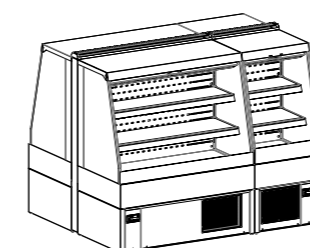

Back to back

Side by side*

Expansion modules (front side)

Caleo refrigerated well, square

Caleo unrefrigerated well square

Caleo Cold/Neutral Hot/Basic 60

Caleo Neutral/Hot/Cold 142

Caleo unrefrigerated corner module, square

Caleo unrefrigerated corner module, inclin

Accessories (examples)

Caleo product basket, large, small with holder

Glass shelves (large, small)

Chutes

Bumpers in wood effect

Front with Caleo Module 142

Front with refrigerated well, with convection cooling and boards

Front with corner modules

Four modules back to back

Against a wall

* After combination also possible without cut-off wheel

PRODUCT LIST

	Item number	Designation	Temperature range	Dimensions (W x D x H) mm
	EU356600	Caleo COLD 60	3 M1: -1 °C to +5 °C	600 x 662 x 1410
	EU356601	Caleo COLD 80		800 x 662 x 1410
	EU356602	Caleo COLD 120		1200 x 662 x 1410
	EU356603	Caleo COLD 142		1420 x 662 x 1410
	EU536300	Caleo HOT 60	Product > +65 °C Room: +25 °C and 60% rel. LF	600 x 662 x 1410
	EU536301	Caleo HOT 80		800 x 662 x 1410
	EU536302	Caleo HOT 120		1200 x 662 x 1410
	EU356603	Caleo HOT 142		1420 x 662 x 1410
	EU536310	Caleo BASIC 60	Product > +65 °C Room: +25 °C and 60% rel. LF	600 x 662 x 1410
	EU536311	Caleo BASIC 80		800 x 662 x 1410
	EU356610	Caleo Neutral 60		600 x 662 x 1410
	EU356611	Caleo Neutral 80		800 x 662 x 1410
	EU356612	Caleo Neutral 120		1200 x 662 x 1410
	EU356613	Caleo Neutral 142		1420 x 662 x 1410
	EU356605	Caleo Air Tower 142	3 M1: -1 °C bis +5 °C	1420 x 660 x 742
	EU356620	Caleo Corner module Neutral E-41-66		662 x 410 x 562
	EU356621	Caleo Corner module Neutral S-41-66 right		662 x 410 x 562
	EU356622	Caleo Corner module Neutral S-41-66 left		
	EU356623	Product basket triple		
	00740003	Glass shelves 60		
	00740002	Glass shelves 80		
	S1213326 S1213327 S1213328 S1213329	Cough and spit guard 60 Cough and spit guard 80 Cough and spit guard 120 Cough and spit guard 142		
		Chutes in wood effect		