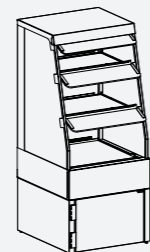

Back to back

Side by side*

Expansion modules (front side)

Caleo refrigerated well, square

Caleo unrefrigerated well square

Caleo Cold/Neutral Hot/Basic 60

Caleo Neutral/Hot/Cold 142

Caleo unrefrigerated corner module, square

Caleo unrefrigerated corner module, inclin

Accessories (examples)

Caleo product basket, large, small with holder

Glass shelves (large, small)

Chutes

Bumpers in wood effect

Front with Caleo Module 142

Front with refrigerated well, with convection cooling and boards

Front with corner modules

Four modules back to back

Against a wall

* After combination also possible without cut-off wheel

PRODUCT LIST

	Item number	Designation	Temperature range	Dimensions (W x D x H) mm
	EU356600	Caleo COLD 60	3 M1: -1 °C to +5 °C	600 x 662 x 1410
	EU356601	Caleo COLD 80		800 x 662 x 1410
	EU356602	Caleo COLD 120		1200 x 662 x 1410
	EU356603	Caleo COLD 142		1420 x 662 x 1410
	EU536300	Caleo HOT 60	Product > +65 °C Room: +25 °C and 60% rel. LF	600 x 662 x 1410
	EU536301	Caleo HOT 80		800 x 662 x 1410
	EU536302	Caleo HOT 120		1200 x 662 x 1410
	EU356603	Caleo HOT 142		1420 x 662 x 1410
	EU536310	Caleo BASIC 60	Product > +65 °C Room: +25 °C and 60% rel. LF	600 x 662 x 1410
	EU536311	Caleo BASIC 80		800 x 662 x 1410
	EU356610	Caleo Neutral 60		600 x 662 x 1410
	EU356611	Caleo Neutral 80		800 x 662 x 1410
	EU356612	Caleo Neutral 120		1200 x 662 x 1410
	EU356613	Caleo Neutral 142		1420 x 662 x 1410
	EU356605	Caleo Air Tower 142	3 M1: -1 °C bis +5 °C	1420 x 660 x 742
	EU356620	Caleo Corner module Neutral E-41-66		662 x 410 x 562
	EU356621	Caleo Corner module Neutral S-41-66 right		662 x 410 x 562
	EU356622	Caleo Corner module Neutral S-41-66 left		
	EU356623	Product basket triple		
	00740003	Glass shelves 60		
	00740002	Glass shelves 80		
	S1213326 S1213327 S1213328 S1213329	Cough and spit guard 60 Cough and spit guard 80 Cough and spit guard 120 Cough and spit guard 142		
		Chutes in wood effect		