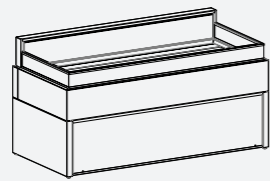

Back to back

Side by side*

Expansion modules (front side)

Caleo refrigerated well, square

Caleo unrefrigerated well square

Caleo Cold/Neutral Hot/Basic 60

Caleo Neutral/Hot/Cold 142

Caleo unrefrigerated corner module, square

Caleo unrefrigerated corner module, inclin

Accessories (examples)

Caleo product basket, large, small with holder

Glass shelves (large, small)

Chutes

Bumpers in wood effect

Front with Caleo Module 142

Front with refrigerated well, with convection cooling and boards

Front with corner modules

Four modules back to back

Against a wall

* After combination also possible without cut-off wheel

PRODUCT LIST

	Item number	Designation	Temperature range	Dimensions (W x D x H) mm
	EU356600	Caleo COLD 60	3 M1: -1 °C to +5 °C	600 x 662 x 1410
	EU356601	Caleo COLD 80		800 x 662 x 1410
	EU356602	Caleo COLD 120		1200 x 662 x 1410
	EU356603	Caleo COLD 142		1420 x 662 x 1410
	EU536300	Caleo HOT 60	Product > +65 °C Room: +25 °C and 60% rel. LF	600 x 662 x 1410
	EU536301	Caleo HOT 80		800 x 662 x 1410
	EU536302	Caleo HOT 120		1200 x 662 x 1410
	EU356603	Caleo HOT 142		1420 x 662 x 1410
	EU536310	Caleo BASIC 60	Product > +65 °C Room: +25 °C and 60% rel. LF	600 x 662 x 1410
	EU536311	Caleo BASIC 80		800 x 662 x 1410
	EU356610	Caleo Neutral 60		600 x 662 x 1410
	EU356611	Caleo Neutral 80		800 x 662 x 1410
	EU356612	Caleo Neutral 120		1200 x 662 x 1410
	EU356613	Caleo Neutral 142		1420 x 662 x 1410
	EU356605	Caleo Air Tower 142	3 M1: -1 °C bis +5 °C	1420 x 660 x 742
	EU356620	Caleo Corner module Neutral E-41-66		662 x 410 x 562
	EU356621	Caleo Corner module Neutral S-41-66 right		662 x 410 x 562
	EU356622	Caleo Corner module Neutral S-41-66 left		
	EU356623	Product basket triple		
	00740003	Glass shelves 60		
	00740002	Glass shelves 80		
	S1213326 S1213327 S1213328 S1213329	Cough and spit guard 60 Cough and spit guard 80 Cough and spit guard 120 Cough and spit guard 142		
		Chutes in wood effect		