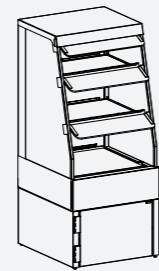

HIGHLIGHTS

FEATURES

- flexible system for the presentation of different types of products — from fruit to snacks or sushi — guaranteed by the freshness modules in climate class 3M1
- self-service and coverage of all food requirements over the entire day—from breakfast and small snacks, to hot dishes at lunch or in the evening.
- optimally suited for the presentation of unpackaged and fresh products; and optionally with an integrated cough and spit guard to cover the necessary HACCP requirements.
- particularly flexible in terms of presentation and handling: Not only can the units be combined variably depending on the requirements, but because of the castors on every unit, they can also be positioned flexibly and conveniently
- with flexible chutes and product baskets, Caleo provides plenty of space for additional snacks and accessories such as sauces, serviettes or cutlery

MODULES

Standard

Caleo Cold 60/80/120/142

Caleo Hot 60/80/120/142

Caleo Basic 60/80

Caleo Neutral 60/80/120/142

INSTALLATION VARIANTS

Stand-alone solution

Back to back

Side by side*

Expansion modules (front side)

Caleo refrigerated well, square

Caleo unrefrigerated well square

Caleo Cold/Neutral Hot/Basic 60

Caleo Neutral/Hot/Cold 142

Caleo unrefrigerated corner module, square