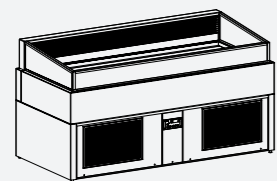

The versatile system unit, which is supplied above all for solutions in the growth area in the middle of the shop, offers almost no restrictions for customers due to its low overall height and all-round visibility.

MODULES

Standard

Caleo Cold 60/80/120/142

Caleo Hot 60/80/120/142

Caleo Basic 60/80

Caleo Neutral 60/80/120/142

INSTALLATION VARIANTS

Stand-alone solution

Back to back

Side by side*

Expansion modules (front side)

Caleo refrigerated well, square

Caleo unrefrigerated well square

Caleo Cold/Neutral Hot/Basic 60

Caleo Neutral/Hot/Cold 142

Caleo unrefrigerated corner module, square