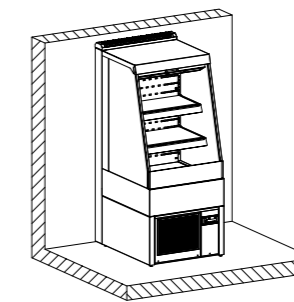

Back to back

Side by side*

Expansion modules (front side)

Caleo refrigerated well, square

Caleo unrefrigerated well square

Caleo Cold/Neutral Hot/Basic 60

Caleo Neutral/Hot/Cold 142

Caleo unrefrigerated corner module, square

Caleo unrefrigerated corner module, inclin

Accessories (examples)

Caleo product basket, large, small with holder

Glass shelves (large, small)

Chutes

Bumpers in wood effect

Front with Caleo Module 142

Front with refrigerated well, with convection cooling and boards

Front with corner modules

Four modules back to back

Against a wall

* After combination also possible without cut-off wheel

PRODUCT LIST

	Item number	Designation	Temperature range	Dimensions (W x D x H) mm
	EU356600	Caleo COLD 60	3 M1: -1 °C to +5 °C	600 x 662 x 1410
	EU356601	Caleo COLD 80		800 x 662 x 1410
	EU356602	Caleo COLD 120		1200 x 662 x 1410
	EU356603	Caleo COLD 142		1420 x 662 x 1410
	EU536300	Caleo HOT 60	Product > +65 °C Room: +25 °C and 60% rel. LF	600 x 662 x 1410
	EU536301	Caleo HOT 80		800 x 662 x 1410
	EU536302	Caleo HOT 120		1200 x 662 x 1410
	EU356603	Caleo HOT 142		1420 x 662 x 1410
	EU536310	Caleo BASIC 60	Product > +65 °C Room: +25 °C and 60% rel. LF	600 x 662 x 1410
	EU536311	Caleo BASIC 80		800 x 662 x 1410
	EU356610	Caleo Neutral 60		600 x 662 x 1410
	EU356611	Caleo Neutral 80		800 x 662 x 1410
	EU356612	Caleo Neutral 120		1200 x 662 x 1410
	EU356613	Caleo Neutral 142		1420 x 662 x 1410
	EU356605	Caleo Air Tower 142	3 M1: -1 °C bis +5 °C	1420 x 660 x 742
	EU356620	Caleo Corner module Neutral E-41-66		662 x 410 x 562
	EU356621	Caleo Corner module Neutral S-41-66 right		662 x 410 x 562
	EU356622	Caleo Corner module Neutral S-41-66 left		
	EU356623	Product basket triple		
	00740003	Glass shelves 60		
	00740002	Glass shelves 80		
	S1213326 S1213327 S1213328 S1213329	Cough and spit guard 60 Cough and spit guard 80 Cough and spit guard 120 Cough and spit guard 142		
		Chutes in wood effect		