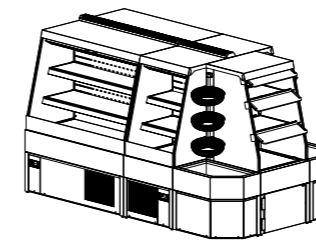

The versatile system unit, which is supplied above all for solutions in the growth area in the middle of the shop, offers almost no restrictions for customers due to its low overall height and all-round visibility.

HIGHLIGHTS

FEATURES

- flexible system for the presentation of different types of products — from fruit to snacks or sushi — guaranteed by the freshness modules in climate class 3M1
- self-service and coverage of all food requirements over the entire day—from breakfast and small snacks, to hot dishes at lunch or in the evening.
- optimally suited for the presentation of unpackaged and fresh products; and optionally with an integrated cough and spit guard to cover the necessary HACCP requirements.
- particularly flexible in terms of presentation and handling: Not only can the units be combined variably depending on the requirements, but because of the castors on every unit, they can also be positioned flexibly and conveniently
- with flexible chutes and product baskets, Caleo provides plenty of space for additional snacks and accessories such as sauces, serviettes or cutlery

MODULES

Standard

Caleo Cold 60/80/120/142

Caleo Hot 60/80/120/142

Caleo Basic 60/80

Caleo Neutral 60/80/120/142

INSTALLATION VARIANTS

Stand-alone solution

Back to back

Side by side*

Expansion modules (front side)

Caleo refrigerated well, square

Caleo unrefrigerated well square

Caleo Cold/Neutral Hot/Basic 60

Caleo Neutral/Hot/Cold 142

Caleo unrefrigerated corner module, square