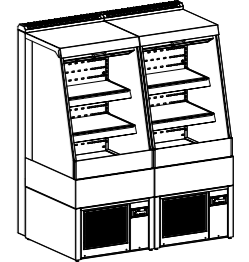

HIGHLIGHTS

FEATURES

- flexible system for the presentation of different types of products — from fruit to snacks or sushi — guaranteed by the freshness modules in climate class 3M1
- self-service and coverage of all food requirements over the entire day—from breakfast and small snacks, to hot dishes at lunch or in the evening.
- optimally suited for the presentation of unpackaged and fresh products; and optionally with an integrated cough and spit guard to cover the necessary HACCP requirements.
- particularly flexible in terms of presentation and handling: Not only can the units be combined variably depending on the requirements, but because of the castors on every unit, they can also be positioned flexibly and conveniently
- with flexible chutes and product baskets, Caleo provides plenty of space for additional snacks and accessories such as sauces, serviettes or cutlery

MODULES

Standard

Caleo Cold 60/80/120/142

Caleo Hot 60/80/120/142

Caleo Basic 60/80

Caleo Neutral 60/80/120/142

INSTALLATION VARIANTS

Stand-alone solution

Back to back

Side by side*

Expansion modules (front side)

Caleo refrigerated well, square

Caleo unrefrigerated well square

Caleo Cold/Neutral Hot/Basic 60

Caleo Neutral/Hot/Cold 142

Caleo unrefrigerated corner module, square