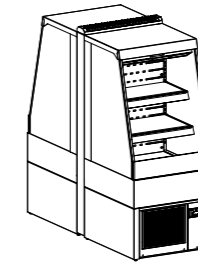

HIGHLIGHTS

FEATURES

- flexible system for the presentation of different types of products — from fruit to snacks or sushi — guaranteed by the freshness modules in climate class 3M1
- self-service and coverage of all food requirements over the entire day—from breakfast and small snacks, to hot dishes at lunch or in the evening.
- optimally suited for the presentation of unpackaged and fresh products; and optionally with an integrated cough and spit guard to cover the necessary HACCP requirements.
- particularly flexible in terms of presentation and handling: Not only can the units be combined variably depending on the requirements, but because of the castors on every unit, they can also be positioned flexibly and conveniently
- with flexible chutes and product baskets, Caleo provides plenty of space for additional snacks and accessories such as sauces, serviettes or cutlery

MODULES

Standard

Caleo Cold 60/80/120/142

Caleo Hot 60/80/120/142

Caleo Basic 60/80

Caleo Neutral 60/80/120/142

INSTALLATION VARIANTS

Stand-alone solution

Back to back

Side by side*

Expansion modules (front side)

Caleo refrigerated well, square

Caleo unrefrigerated well square

Caleo Cold/Neutral Hot/Basic 60

Caleo Neutral/Hot/Cold 142

Caleo unrefrigerated corner module, square