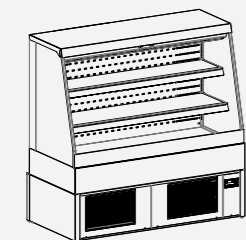

HIGHLIGHTS

FEATURES

- flexible system for the presentation of different types of products — from fruit to snacks or sushi — guaranteed by the freshness modules in climate class 3M1
- self-service and coverage of all food requirements over the entire day—from breakfast and small snacks, to hot dishes at lunch or in the evening.
- optimally suited for the presentation of unpackaged and fresh products; and optionally with an integrated cough and spit guard to cover the necessary HACCP requirements.
- particularly flexible in terms of presentation and handling: Not only can the units be combined variably depending on the requirements, but because of the castors on every unit, they can also be positioned flexibly and conveniently
- with flexible chutes and product baskets, Caleo provides plenty of space for additional snacks and accessories such as sauces, serviettes or cutlery

Back to back

Side by side*

Expansion modules (front side)

Caleo refrigerated well, square

Caleo unrefrigerated well square

Caleo Cold/Neutral Hot/Basic 60

Caleo Neutral/Hot/Cold 142

Caleo unrefrigerated corner module, square

Caleo unrefrigerated corner module, inclin

Accessories (examples)

Caleo product basket, large, small with holder

Glass shelves (large, small)

Chutes

Bumpers in wood effect

Front with Caleo Module 142

Front with refrigerated well, with convection cooling and boards