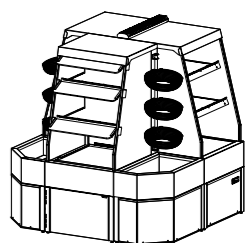

Back to back

Side by side*

Expansion modules (front side)

Caleo refrigerated well, square

Caleo unrefrigerated well square

Caleo Cold/Neutral Hot/Basic 60

Caleo Neutral/Hot/Cold 142

Caleo unrefrigerated corner module, square

Caleo unrefrigerated corner module, inclin

Accessories (examples)

Caleo product basket, large, small with holder

Glass shelves (large, small)

Chutes

Bumpers in wood effect

Front with Caleo Module 142

Front with refrigerated well, with convection cooling and boards

Front with corner modules

Four modules back to back

Against a wall

* After combination also possible without cut-off wheel

PRODUCT LIST

	Item number	Designation	Temperature range	Dimensions (W x D x H) mm
	EU356600	Caleo COLD 60	3 M1: -1 °C to +5 °C	600 x 662 x 1410
	EU356601	Caleo COLD 80		800 x 662 x 1410
	EU356602	Caleo COLD 120		1200 x 662 x 1410
	EU356603	Caleo COLD 142		1420 x 662 x 1410
	EU536300	Caleo HOT 60	Product > +65 °C Room: +25 °C and 60% rel. LF	600 x 662 x 1410
	EU536301	Caleo HOT 80		800 x 662 x 1410
	EU536302	Caleo HOT 120		1200 x 662 x 1410
	EU356603	Caleo HOT 142		1420 x 662 x 1410
	EU536310	Caleo BASIC 60	Product > +65 °C Room: +25 °C and 60% rel. LF	600 x 662 x 1410
	EU536311	Caleo BASIC 80		800 x 662 x 1410
	EU356610	Caleo Neutral 60		600 x 662 x 1410
	EU356611	Caleo Neutral 80		800 x 662 x 1410
	EU356612	Caleo Neutral 120		1200 x 662 x 1410
	EU356613	Caleo Neutral 142		1420 x 662 x 1410
	EU356605	Caleo Air Tower 142	3 M1: -1 °C bis +5 °C	1420 x 660 x 742
	EU356620	Caleo Corner module Neutral E-41-66		662 x 410 x 562
	EU356621	Caleo Corner module Neutral S-41-66 right		662 x 410 x 562
	EU356622	Caleo Corner module Neutral S-41-66 left		
	EU356623	Product basket triple		
	00740003	Glass shelves 60		
	00740002	Glass shelves 80		
	S1213326 S1213327 S1213328 S1213329	Cough and spit guard 60 Cough and spit guard 80 Cough and spit guard 120 Cough and spit guard 142		
		Chutes in wood effect		