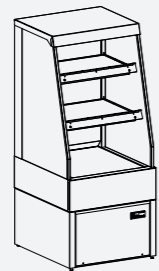

HIGHLIGHTS

FEATURES

- flexible system for the presentation of different types of products — from fruit to snacks or sushi — guaranteed by the freshness modules in climate class 3M1
- self-service and coverage of all food requirements over the entire day—from breakfast and small snacks, to hot dishes at lunch or in the evening.
- optimally suited for the presentation of unpackaged and fresh products; and optionally with an integrated cough and spit guard to cover the necessary HACCP requirements.
- particularly flexible in terms of presentation and handling: Not only can the units be combined variably depending on the requirements, but because of the castors on every unit, they can also be positioned flexibly and conveniently
- with flexible chutes and product baskets, Caleo provides plenty of space for additional snacks and accessories such as sauces, serviettes or cutlery

MODULES

Standard

Caleo Cold 60/80/120/142

Caleo Hot 60/80/120/142

Caleo Basic 60/80

Caleo Neutral 60/80/120/142

INSTALLATION VARIANTS

Stand-alone solution

Back to back

Side by side*

Expansion modules (front side)

Caleo refrigerated well, square

Caleo unrefrigerated well square

Caleo Cold/Neutral Hot/Basic 60

Caleo Neutral/Hot/Cold 142

Caleo unrefrigerated corner module, square